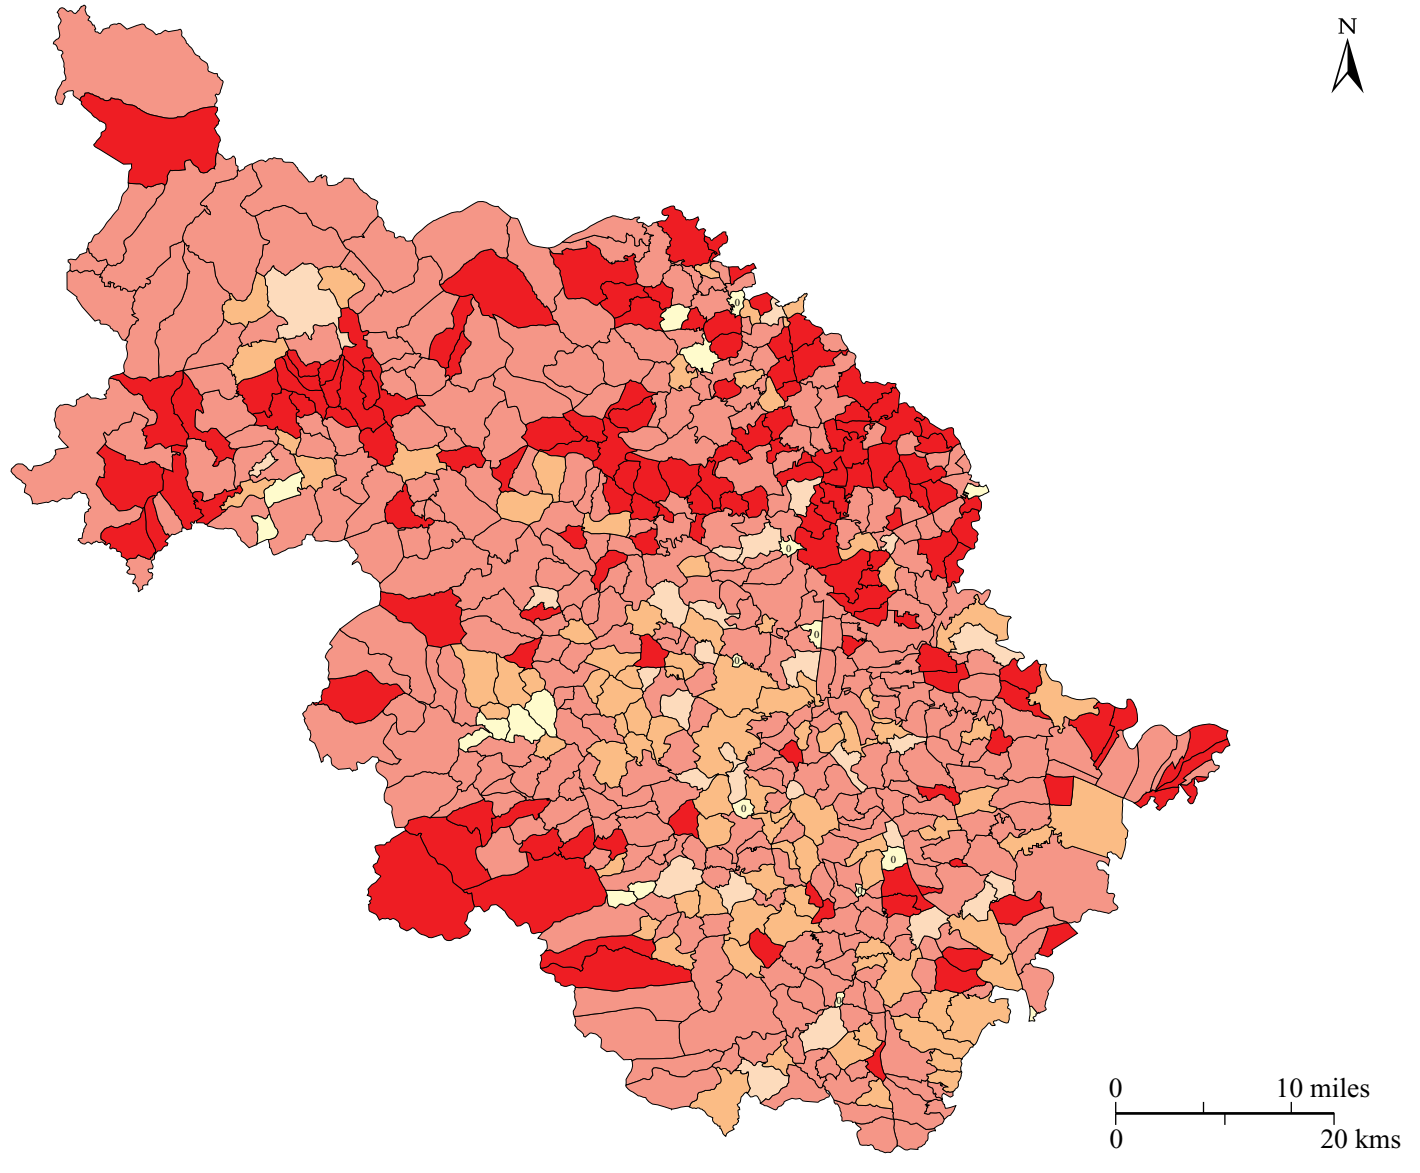

WEST RIDING

Per centage of households  
with one hearth houses

-  Over 70%
-  50 to 70
-  40 to 50
-  30 to 40
-  Under 30
-  None
-  No data

Map 7. West Riding: per centage of households with one hearth houses