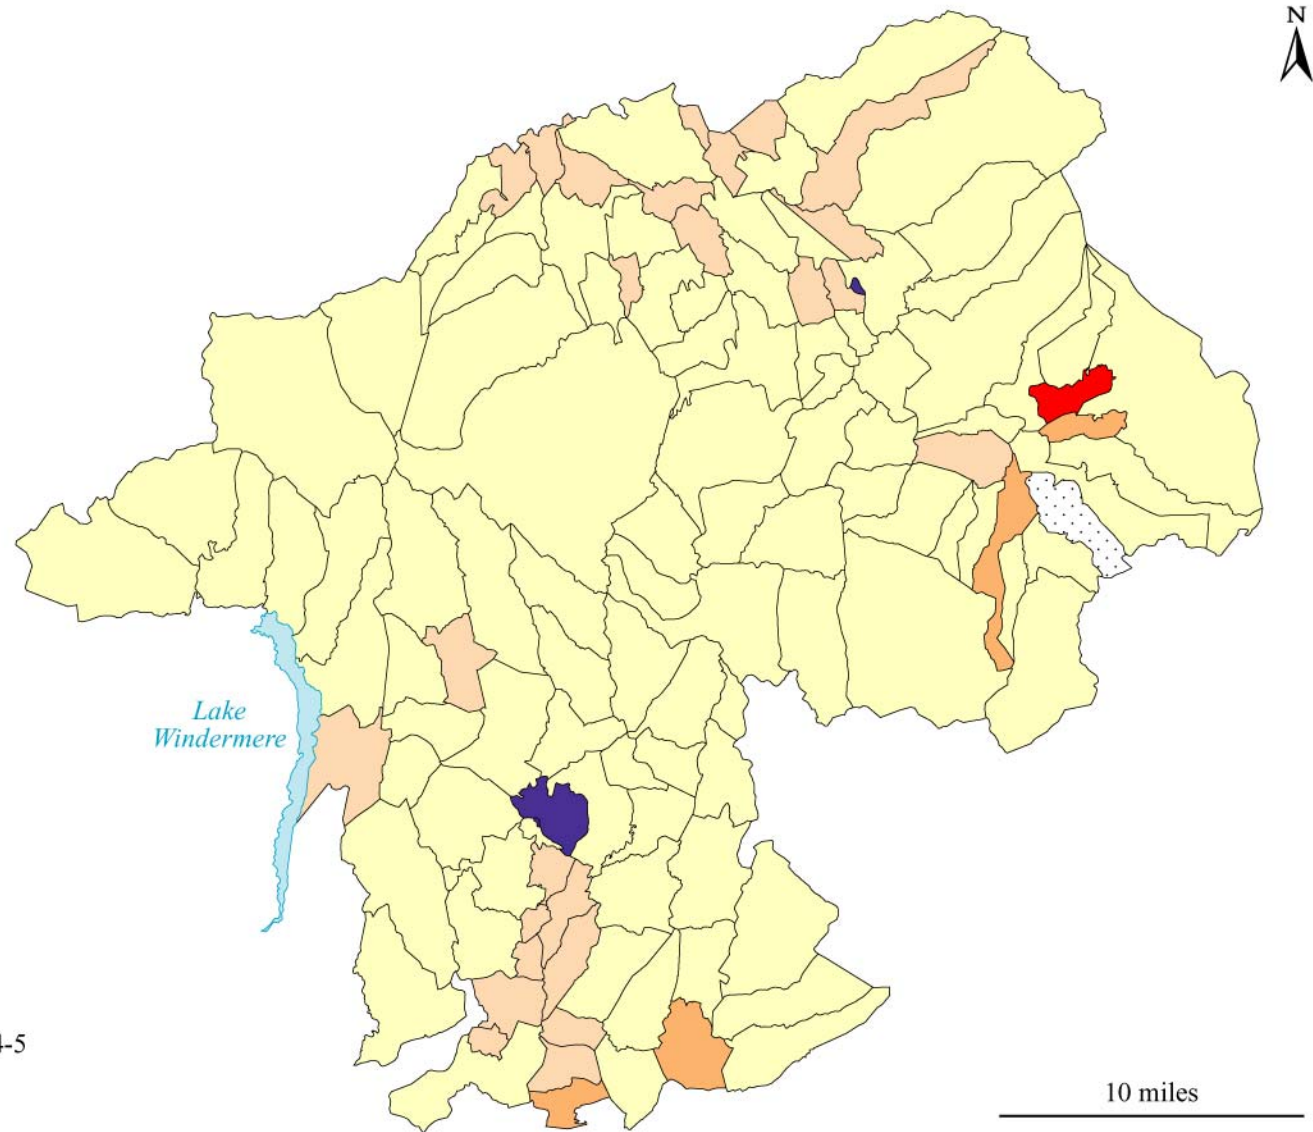

Households per 1000 acres, 1670

-  Over 144
-  72 to 144
-  48 to 72
-  36 to 48
-  24 to 36
-  Under 24

? Includes collection area(s) with no exempt recorded

For collection areas which recorded no exempt, see map 9

 Constablewick not identified in 1670

For note on mapping see Appendix III

10 miles

Households per 1000 acres, 1674-5

For note on mapping see Appendix III

10 miles