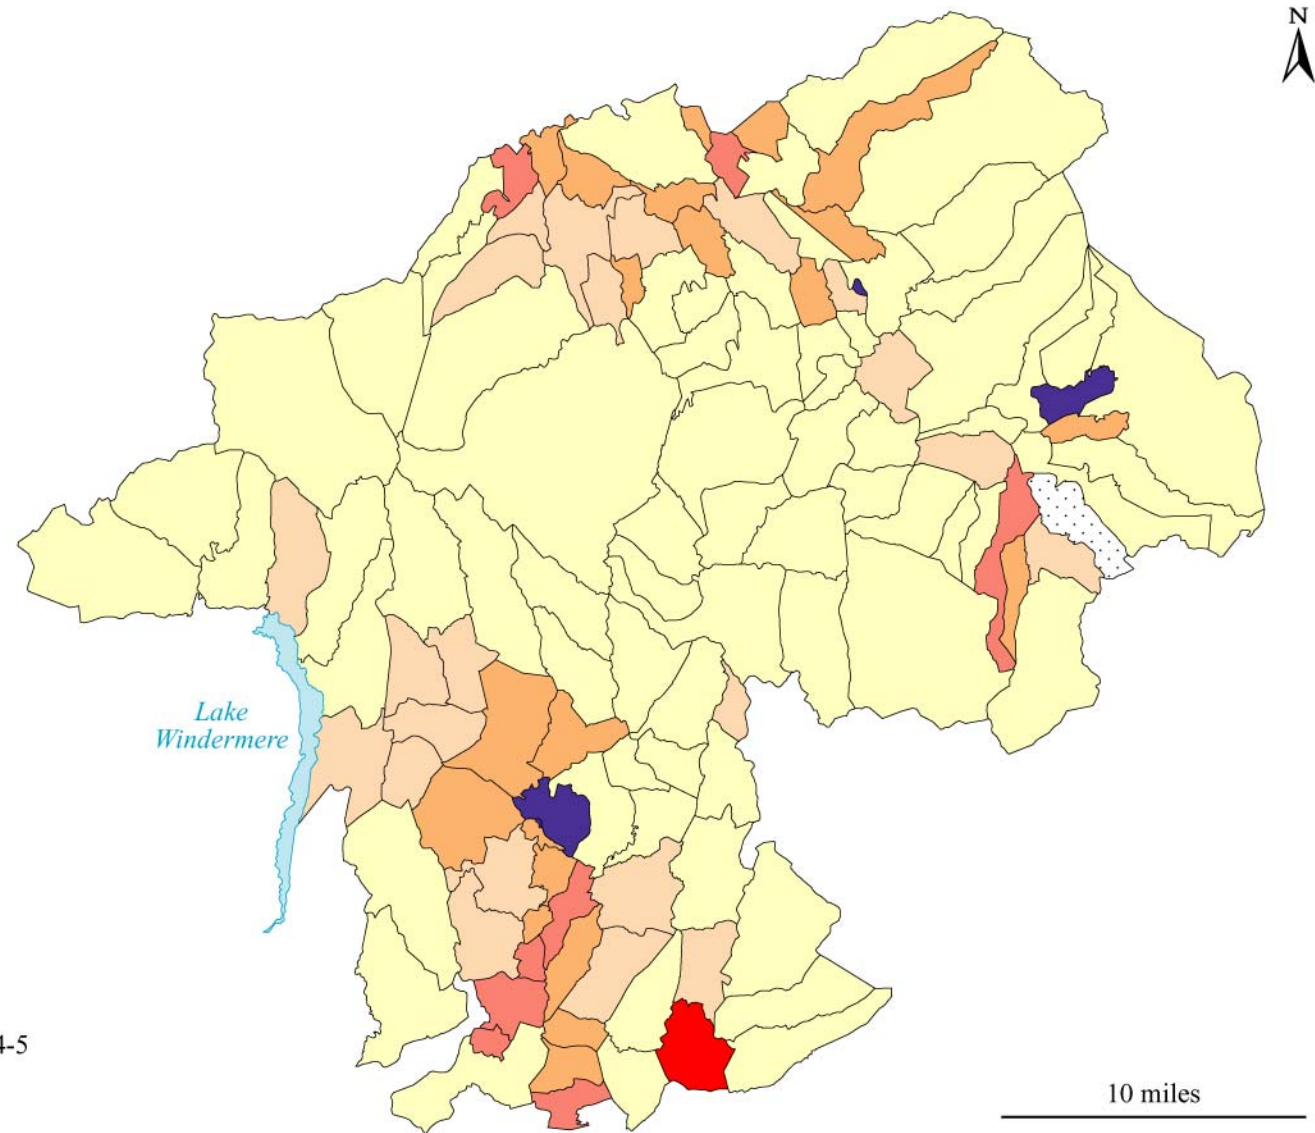

Hearths per 1000 acres, 1670

-  Over 144
-  72 to 144
-  48 to 72
-  36 to 48
-  24 to 36
-  Under 24

? Includes collection area(s) with no exempt recorded

For collection areas which recorded no exempt, see map 9

 Constablewick not identified in 1670

For note on mapping see Appendix III

10 miles

Hearths per 1000 acres, 1674-5

For note on mapping see Appendix III

10 miles